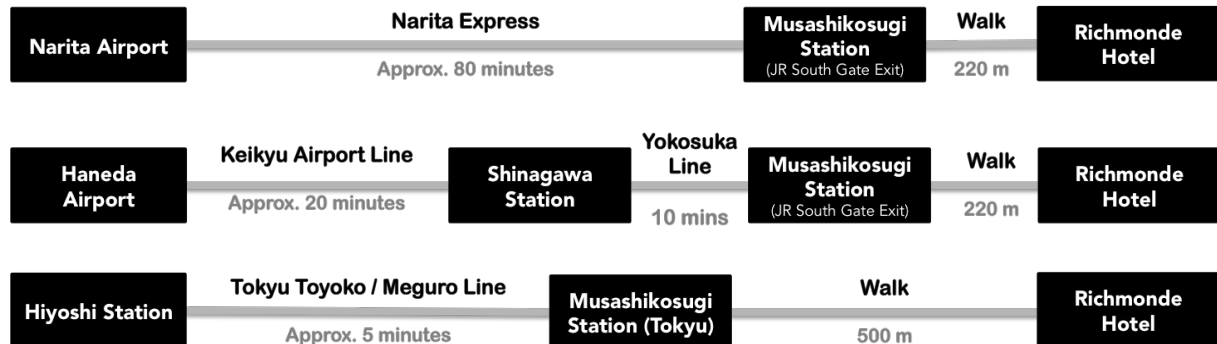

To Richmond Hotel Premier Musashi Kosugi

Address: 3-1175-1, Higashi, Shinmaruko, Nakahara, Kawasaki 211-0004

Phone: +81-44-430-0076

Website: <https://v3.apollon.nta.co.jp/ideas2015/shukuhaku?MODE=info&hotel_master_id=4502>

To Hotel Camelot

Address: 1-11-3 Kitasaiwai, Nishi-ku, Yokohama 220-004

Phone: +81-45-312-2111

Website: <https://v3.apollon.nta.co.jp/ideas2015/shukuhaku?MODE=info&hotel_master_id=998>