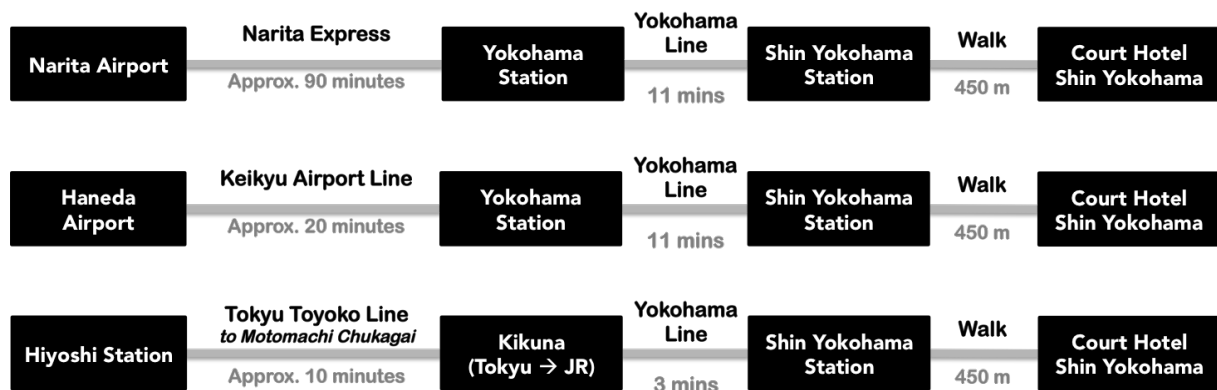

To Hotel Camelot

Address: 1-11-3 Kitasaiwai, Nishi-ku, Yokohama 220-004

Phone: +81-45-312-2111

Website: https://v3.apollon.nta.co.jp/ideas2015/shukuhaku?MODE=info&hotel_master_id=998

Other Notes:

* Foreigners can get a discount in the Narita Express train by presenting their passport at the JR East Travel Service Center located in all terminals of the Narita Airport. For more information, visit https://www.jreast.co.jp/e/pass/nex_round.html.